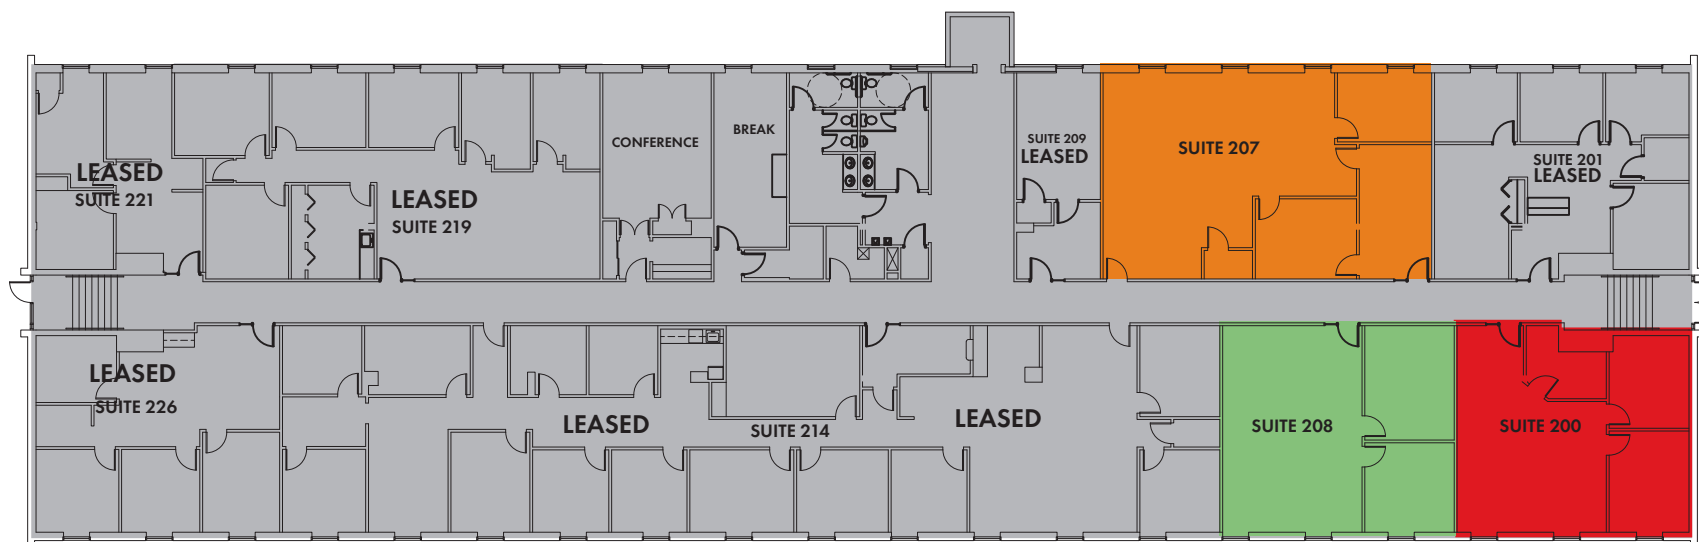

## FIRST FLOOR LAYOUT

## SUITES

Suite 101	1,547 RSF	Suite 126	2,040 RSF
Suite 106	6,462 RSF	Suite 130	1,078 RSF
Suite 122	2,832 RSF	Suite 139	1,905 RSF

Contact:  
DAVID HEUSINKVELD  
513-984-0300  
davidh@hillsinc.com

FOR LEASE

## SECOND FLOOR LAYOUT